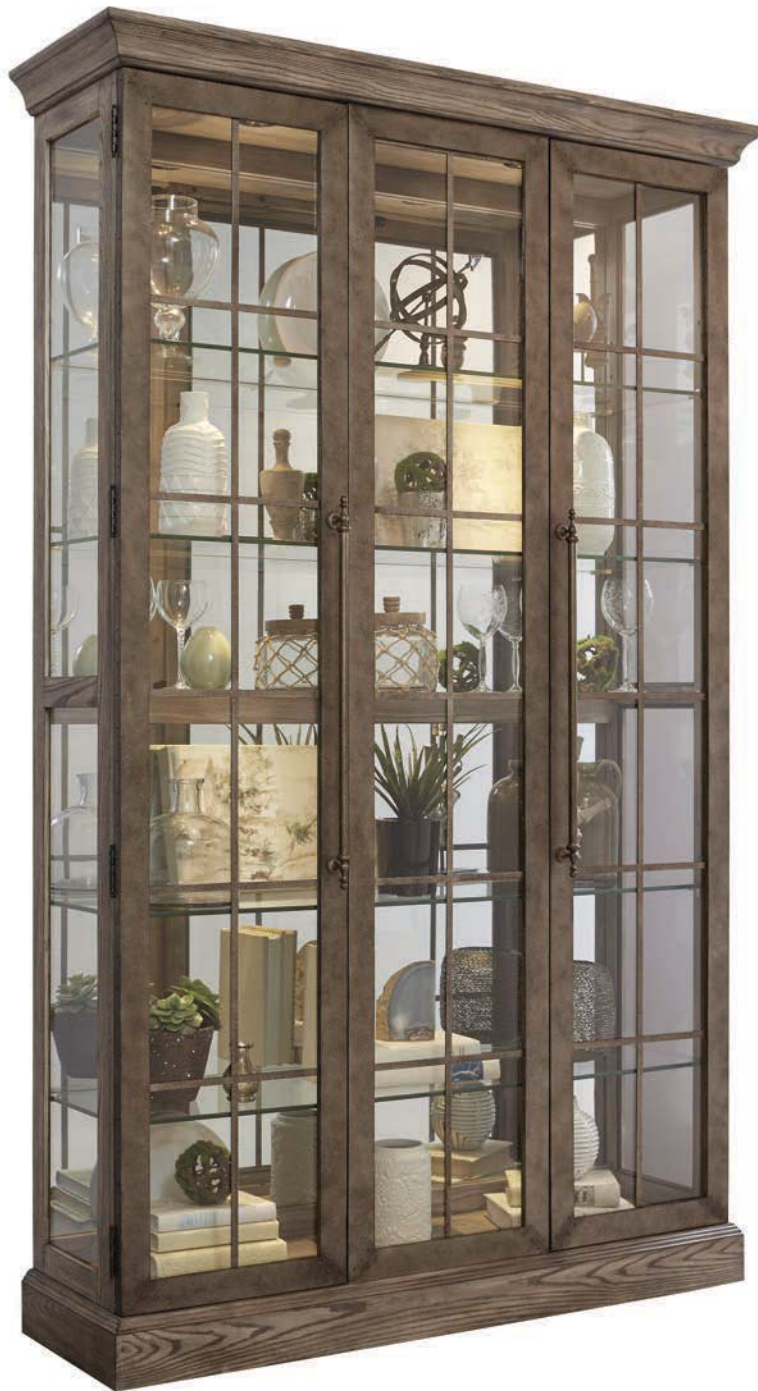

**P053304**  
**CYDNEY CURIO CHINA**  
**W44 D18 H76**  
*Birch veneers and hardwood solids*

Acrylic and nickel finished hardware  
Two front opening doors  
LED lighting with 3-way touch switch dimmer  
Four adjustable shelves  
Polished nickel finished trim and feet

**P021660**  
**DOOR CURIO**  
**W45 D16 H82**

*Ash veneers and solids*

- Interior dimensions: 44W x 15D
- Distressed surface with silver finish
- Two front opening glass doors
- Two LED lights with 3-way touch dimmer switch
- Mirrored back
- Four adjustable glass shelves
- One removable/stationary glass shelf